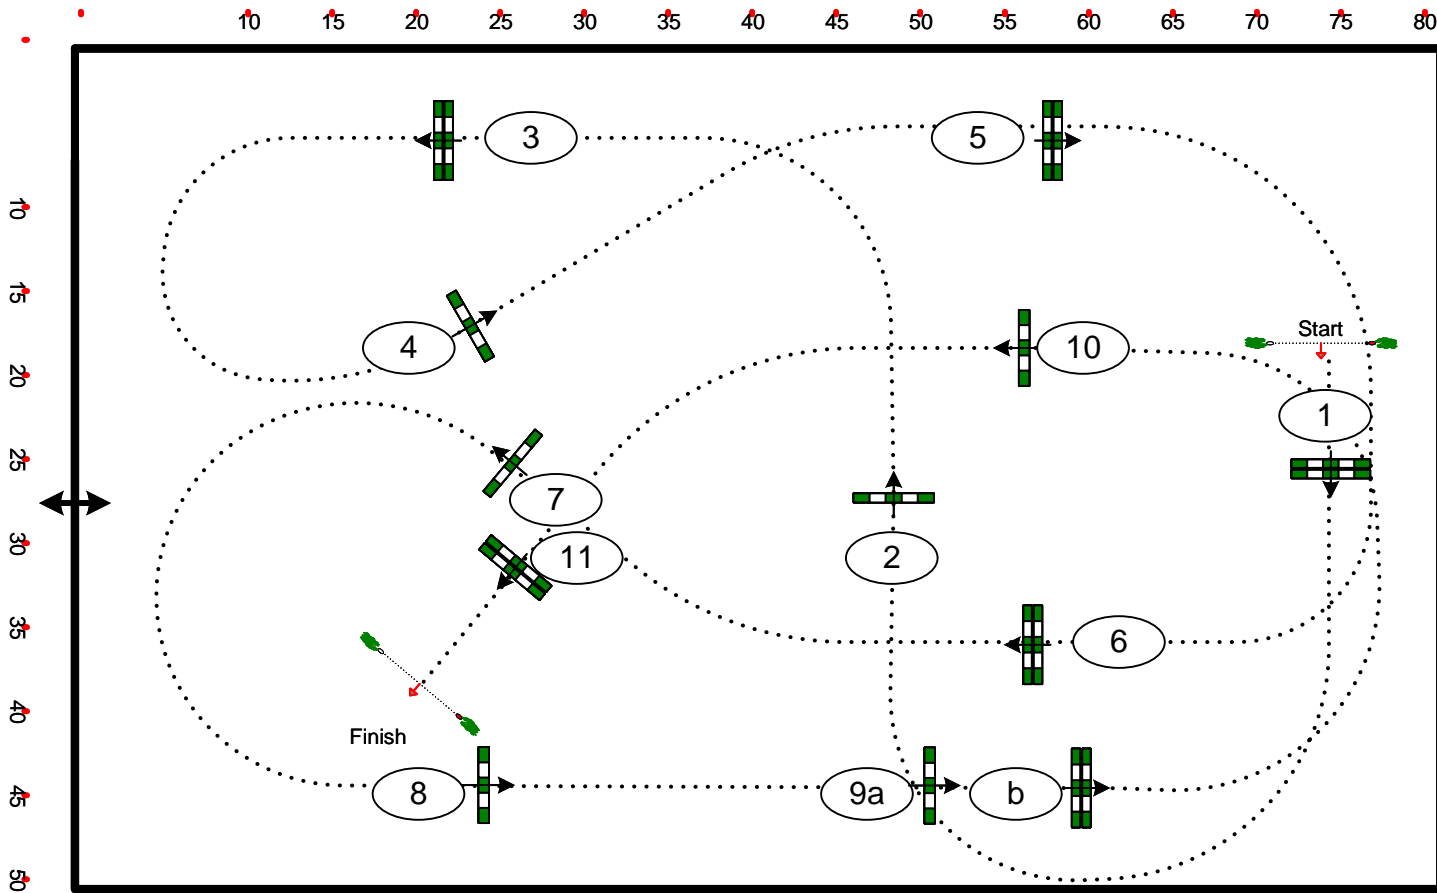

Table: A	Speed: 350 m/min	Obstacles:	2nd Phase:	2nd Jump-off:
National RG: Bronze tour	Length: 480 m	Efforts:	Length: 0 m	Length: 0 m
FEI RG / Art. 238.2.1	Time allowed: 83 sec	Penalty sec:	Time allowed: 0 sec	Time allowed: 0 sec
Height: 1,20 m	Time limit: 166 sec	Closed combination:	Time limit: 0 sec	Time limit: 0 sec

01

CD TEAM:
 Leandro Balen 
 Maria Luis 

Júri

Banka Creditas CSI 2* Wcup Olomouc

Table: A	Speed: 350 m/min	Obstacles: 7, 8, 9, 10a, 10b, 11	2nd Phase: 7, 8, 9, 10a, 10b, 11	2nd Jump-off: 0 m
National RG: CSIYH1*	Length: 260 m	Efforts:	Length: 230 m	Length: 0 m
FEI RG / Art. 274.2.5	Time allowed: 45 sec	Penalty sec:	Time allowed: 40 sec	Time allowed: 0 sec
Height: 1,25m - 1,30 m	Time limit: 90 sec	Closed combination:	Time limit: 80 sec	Time limit: 0 sec

02

“Special two-phases”
All go to second phase

CD TEAM:
Leandro Balen
Maria Luis

Júri

Table: A	Speed: 350 m/min	Obstacles:	2nd Phase: 7, 8, 9, 10a, 10b, 11	2nd Jump-off:
National RG: Junior Tour	Length: 260 m	Efforts:	Length: 230 m	Length: 0 m
FEI RG / Art. 274.2.5	Time allowed: 45 sec	Penalty sec:	Time allowed: 40 sec	Time allowed: 0 sec
Height: 1,30 m	Time limit: 90 sec	Closed combination:	Time limit: 80 sec	Time limit: 0 sec

03

“Special two-phases”
All go to second phase

CD TEAM:
Leandro Balen
Maria Luis

Júri

Table: A	Speed: 350 m/min	Obstacles:	1st Jump-off:	2nd Jump-off:
National RG: Silver Tour	Length: 480 m	Efforts:	Length: 0 m	Length: 0 m
FEI RG / Art. 238.2.1	Time allowed: 83 sec	Penalty sec:	Time allowed: 0 sec	Time allowed: 0 sec
Height: 1,30 m	Time limit: 166 sec	Closed combination:	Time limit: 0 sec	Time limit: 0 sec