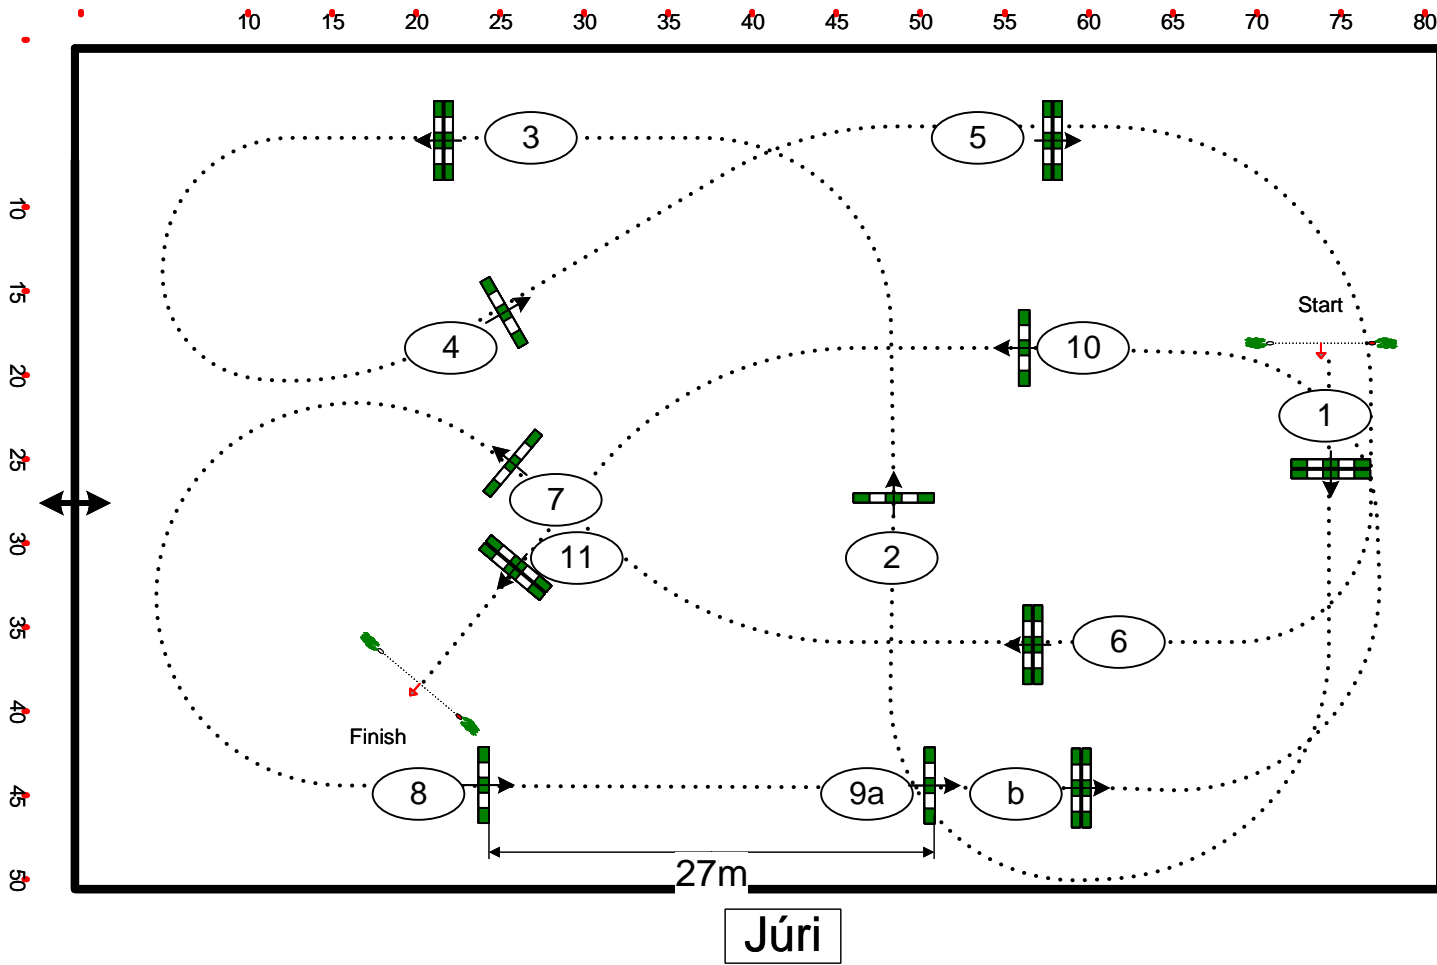

05

CD TEAM:
 Leandro Balen
 Maria Luis

Júri

Banka Creditas CSI 2* Wcup Olomouc

Table: A	Speed: 350 m/min	Obstacles:	2nd Phase:	2nd Jump-off:
National RG: Elite Tour	Length: 480 m	Efforts:	Length: 0 m	Length: 0 m
FEI RG / Art. 238.2.1	Time allowed: 83 sec	Penalty sec:	Time allowed: 0 sec	Time allowed: 0 sec
Height: 1,10 m	Time limit: 166 sec	Closed combination:	Time limit: 0 sec	Time limit: 0 sec