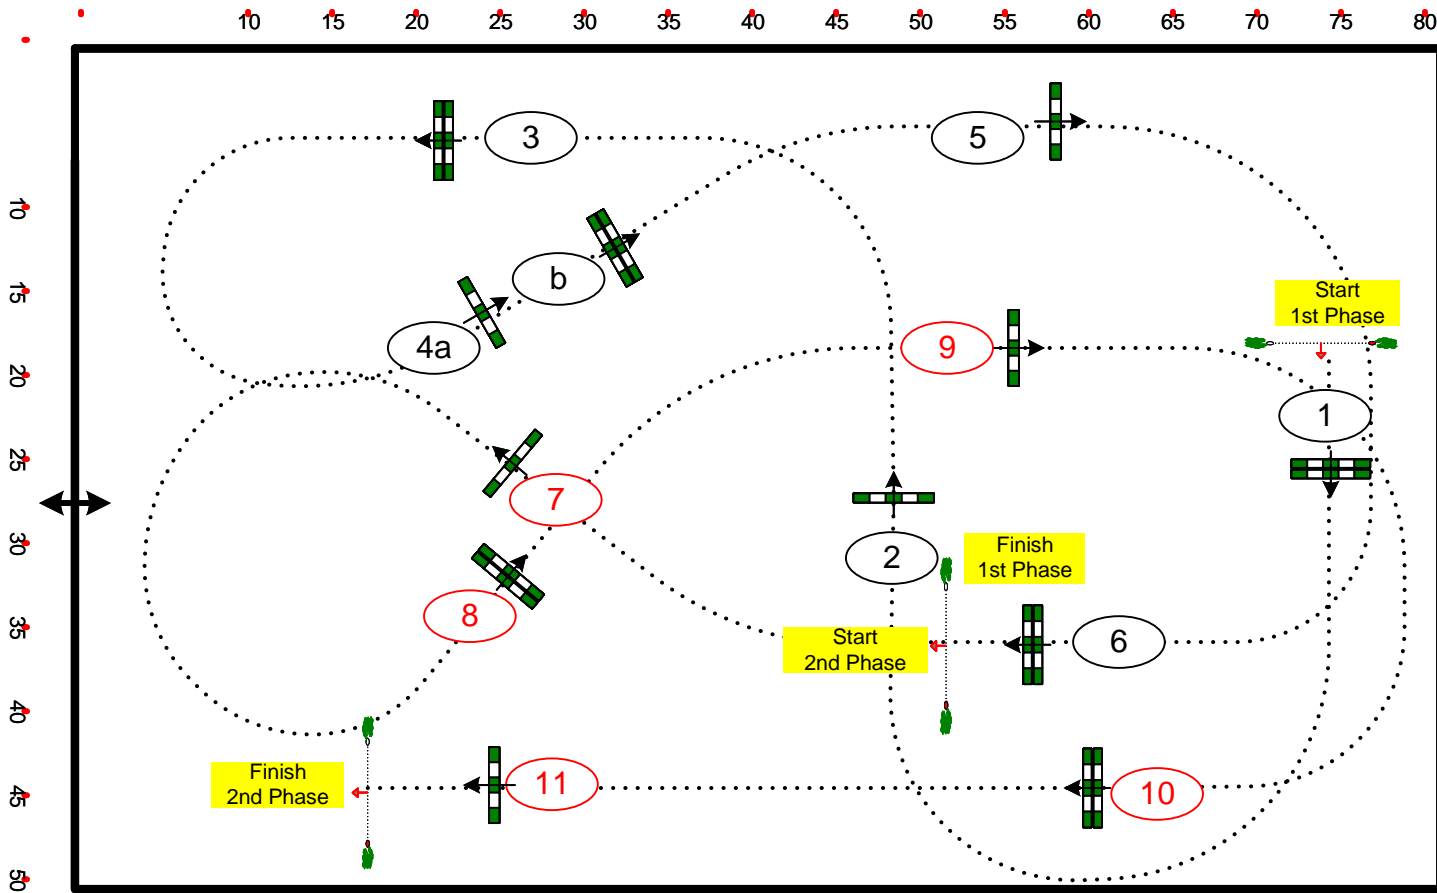

02

“Special two-phases”
All go to second phase

CD TEAM:
Leandro Balen
Maria Luis

Júri

Table: A	Speed: 350 m/min	Obstacles:	2nd Phase: 7, 8, 9, 10a, 10b, 11	2nd Jump-off:
National RG: Junior Tour	Length: 260 m	Efforts:	Length: 230 m	Length: 0 m
FEI RG / Art. 274.2.5	Time allowed: 45 sec	Penalty sec:	Time allowed: 40 sec	Time allowed: 0 sec
Height: 1,30 m	Time limit: 90 sec	Closed combination:	Time limit: 80 sec	Time limit: 0 sec

03

“Special two-phases”
All go to second phase

CD TEAM:
Leandro Balen
Maria Luis

Júri

Table: A	Speed: 350 m/min	Obstacles:	1st Jump-off:	2nd Jump-off:
National RG: Silver Tour	Length: 480 m	Efforts:	Length: 0 m	Length: 0 m
FEI RG / Art. 238.2.1	Time allowed: 83 sec	Penalty sec:	Time allowed: 0 sec	Time allowed: 0 sec
Height: 1,30 m	Time limit: 166 sec	Closed combination:	Time limit: 0 sec	Time limit: 0 sec