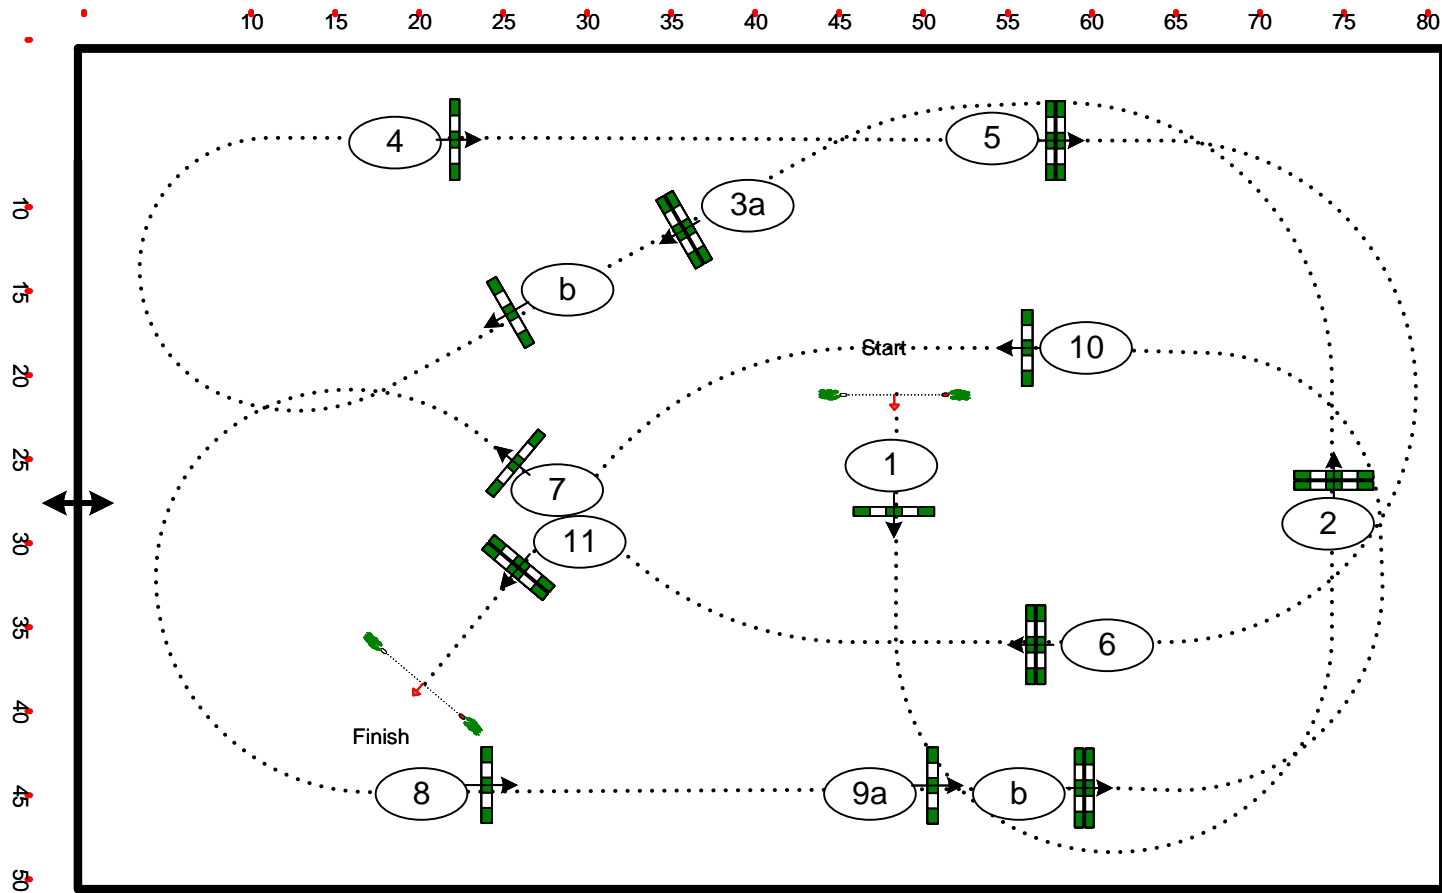

04

CD TEAM:
 Leandro Balen
 Maria Luis

Júri

Banka Creditas CSI 2* Wcup Olomouc

Table: A	Speed: 350 m/min	Obstacles:	2nd Phase:	2nd Jump-off:
National RG: Gold Tour	Length: 490 m	Efforts:	Length: 0 m	Length: 0 m
FEI RG / Art. 238.2.1	Time allowed: 84 sec	Penalty sec:	Time allowed: 0 sec	Time allowed: 0 sec
Height: 1,40 m	Time limit: 168 sec	Closed combination:	Time limit: 0 sec	Time limit: 0 sec

05

CD TEAM:
 Leandro Balen
 Maria Luis

Júri

Banka Creditas CSI 2* Wcup Olomouc

Table: A	Speed: 350 m/min	Obstacles:	2nd Phase:	2nd Jump-off:
National RG: Elite Tour	Length: 480 m	Efforts:	Length: 0 m	Length: 0 m
FEI RG / Art. 238.2.1	Time allowed: 83 sec	Penalty sec:	Time allowed: 0 sec	Time allowed: 0 sec
Height: 1,10 m	Time limit: 166 sec	Closed combination:	Time limit: 0 sec	Time limit: 0 sec