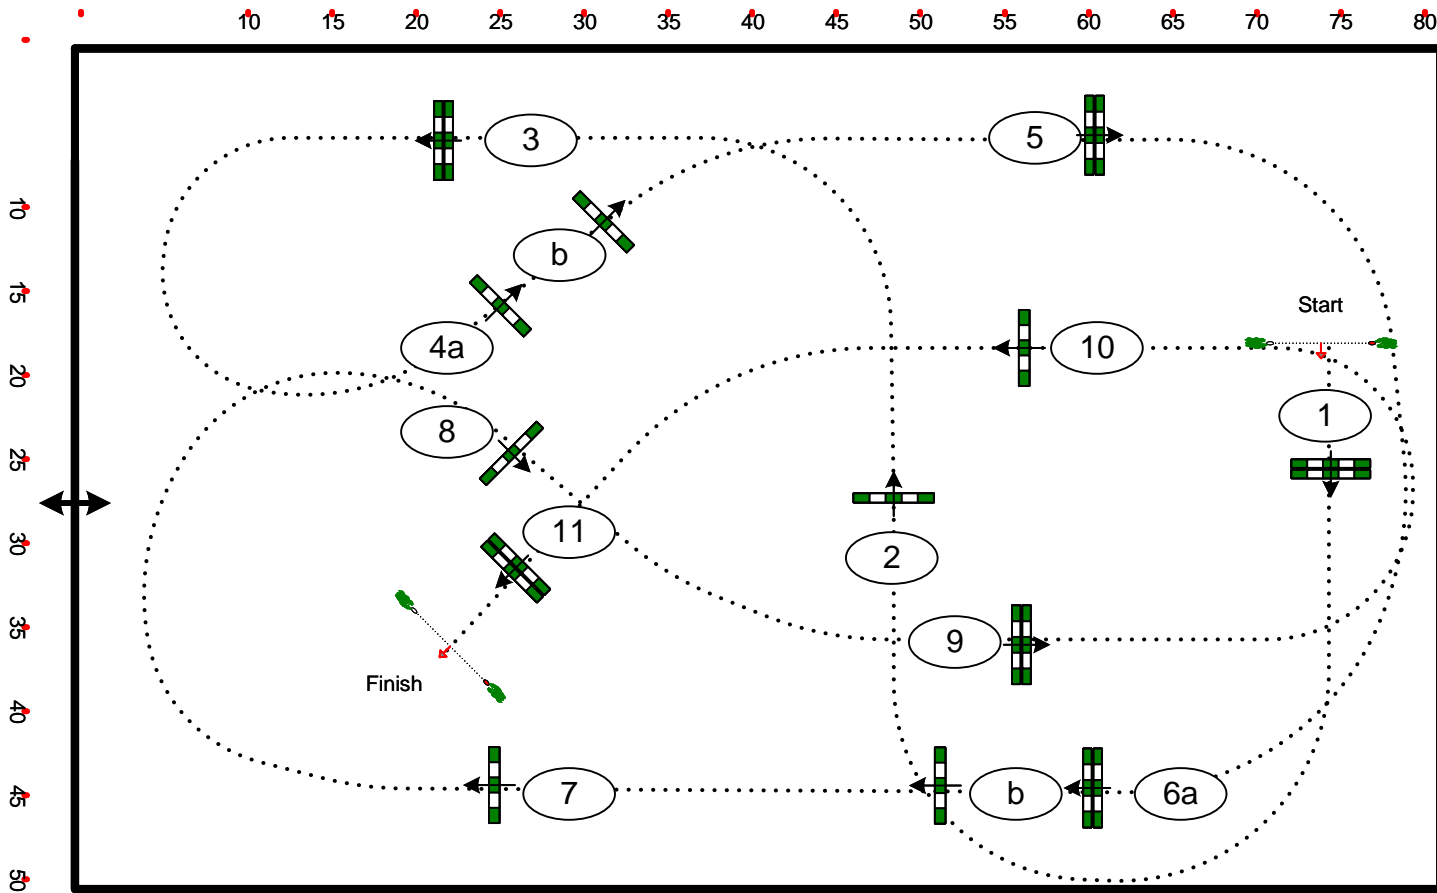

03

“Special two-phases”
All go to second phase

CD TEAM:
Leandro Balen
Maria Luis

Júri

Table: A	Speed: 350 m/min	Obstacles:	1st Jump-off:	2nd Jump-off:
National RG: Silver Tour	Length: 480 m	Efforts:	Length: 0 m	Length: 0 m
FEI RG / Art. 238.2.1	Time allowed: 83 sec	Penalty sec:	Time allowed: 0 sec	Time allowed: 0 sec
Height: 1,30 m	Time limit: 166 sec	Closed combination:	Time limit: 0 sec	Time limit: 0 sec