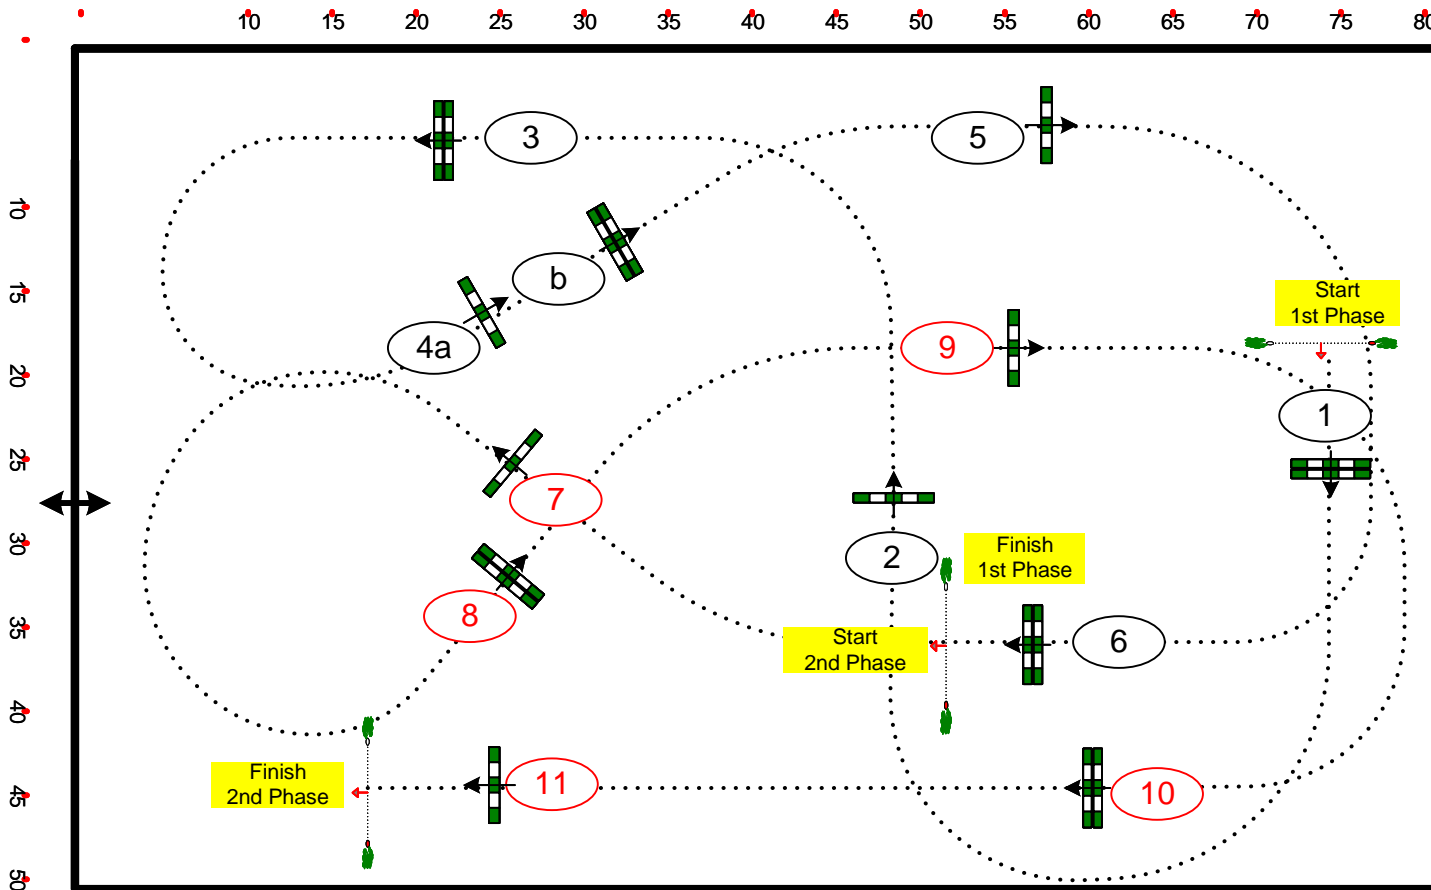

Table: A	Speed: 350 m/min	Obstacles:	2nd Phase:	2nd Jump-off:
National RG: Bronze tour	Length: 480 m	Efforts:	Length: 0 m	Length: 0 m
FEI RG / Art. 238.2.1	Time allowed: 83 sec	Penalty sec:	Time allowed: 0 sec	Time allowed: 0 sec
Height: 1,20 m	Time limit: 166 sec	Closed combination:	Time limit: 0 sec	Time limit: 0 sec

01

CD TEAM:
 Leandro Balen 
 Maria Luis 

Júri

Banka Creditas CSI 2* Wcup Olomouc

Table: A	Speed: 350 m/min	Obstacles: 7, 8, 9, 10a, 10b, 11	2nd Phase: 7, 8, 9, 10a, 10b, 11	2nd Jump-off: 0 m
National RG: CSIYH1*	Length: 260 m	Efforts:	Length: 230 m	Length: 0 m
FEI RG / Art. 274.2.5	Time allowed: 45 sec	Penalty sec:	Time allowed: 40 sec	Time allowed: 0 sec
Height: 1,25m - 1,30 m	Time limit: 90 sec	Closed combination:	Time limit: 80 sec	Time limit: 0 sec

02

“Special two-phases”
All go to second phase

CD TEAM:
Leandro Balen
Maria Luis

Júri

Table: A	Speed: 350 m/min	Obstacles:	2nd Phase: 7, 8, 9, 10a, 10b, 11	2nd Jump-off:
National RG: Junior Tour	Length: 260 m	Efforts:	Length: 230 m	Length: 0 m
FEI RG / Art. 274.2.5	Time allowed: 45 sec	Penalty sec:	Time allowed: 40 sec	Time allowed: 0 sec
Height: 1,30 m	Time limit: 90 sec	Closed combination:	Time limit: 80 sec	Time limit: 0 sec

03

“Special two-phases”
All go to second phase

CD TEAM:
Leandro Balen
Maria Luis

Júri

Table: A	Speed: 350 m/min	Obstacles:	1st Jump-off:	2nd Jump-off:
National RG: Silver Tour	Length: 480 m	Efforts:	Length: 0 m	Length: 0 m
FEI RG / Art. 238.2.1	Time allowed: 83 sec	Penalty sec:	Time allowed: 0 sec	Time allowed: 0 sec
Height: 1,30 m	Time limit: 166 sec	Closed combination:	Time limit: 0 sec	Time limit: 0 sec